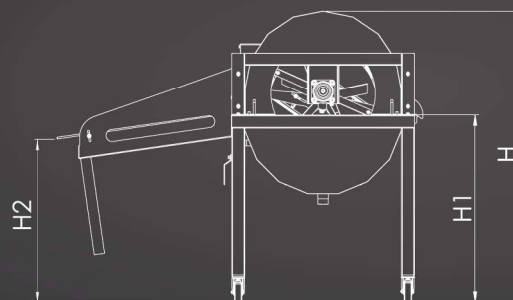

Output – 3000 kg/h

- The washer is entirely made of stainless steel.
- The speed of machine can be adjustable. It significantly helps with softer fruits which need more gentle washing.
- There is a gradual exchange of water during the washing: the inflow of fresh water comes in at the exit of the washer, the outflow of the wastewater goes out through a small tube at the entrance the washer.
- Long slide at the outlet of the machine provides a better draining process of fruits and removal of dirt (e.g. leaves, branches, etc.).
- The cover of the washer can be opened for inspection and cleaning.
- Machine is easy to clean after use because of a special inlet/outlet for washing.
- The washer has pivoting wheels.

Output	kg/h	3000
L	mm	2320
W	mm	840
W1	mm	1682
H	mm	1345
H1	mm	865
H2	mm	725-780
Weight	kg	270
Supply source	kW	0.8
Supply voltage	V	3/N/PE ~ 400 V 50Hz