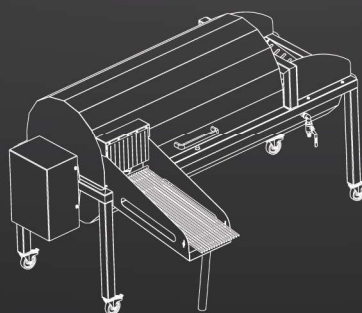

Fruit and vegetable washer AQUA 3000

Fruit and vegetable washer AQUA 3000 is designed for washing and cleaning fruits and vegetables before processing. AQUA has a specially produced set of brushes which do not damage the fruit. Machine works effectively with apples, pears, carrots, citrus fruits, mangoes, peaches, apricots, pomegranates and similar fruits and vegetables.

Output – 3000 kg/h

- The washer is entirely made of stainless steel.
- The speed of machine can be adjustable. It significantly helps with softer fruits which need more gentle washing.
- There is a gradual exchange of water during the washing: the inflow of fresh water comes in at the exit of the washer, the outflow of the wastewater goes out through a small tube at the entrance the washer.
- Long slide at the outlet of the machine provides a better draining process of fruits and removal of dirt (e.g. leaves, branches, etc.).
- The cover of the washer can be opened for inspection and cleaning.
- Machine is easy to clean after use because of a special inlet/outlet for washing.
- The washer has pivoting wheels.

Output	kg/h	3000
L	mm	2320
W	mm	840
W1	mm	1682
H	mm	1345
H1	mm	865
H2	mm	725-780
Weight	kg	270
Supply source	kW	0.8
Supply voltage	V	3/N/PE ~ 400 V 50Hz