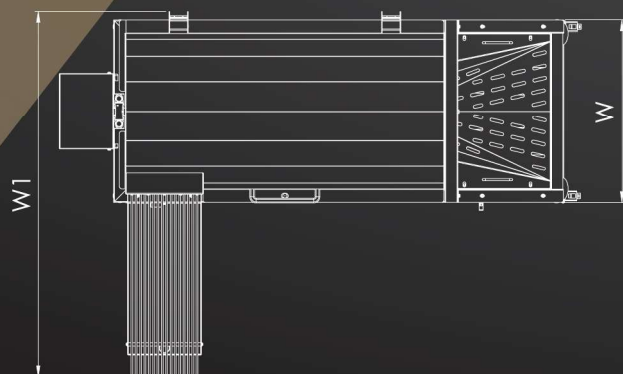

Output – 3000 kg/h

- The washer is entirely made of stainless steel.
- The speed of machine can be adjustable. It significantly helps with softer fruits which need more gentle washing.
- There is a gradual exchange of water during the washing: the inflow of fresh water comes in at the exit of the washer, the outflow of the wastewater goes out through a small tube at the entrance the washer.
- Long slide at the outlet of the machine provides a better draining process of fruits and removal of dirt (e.g. leaves, branches, etc.).
- The cover of the washer can be opened for inspection and cleaning.
- Machine is easy to clean after use because of a special inlet/outlet for washing.
- The washer has pivoting wheels.

Output	kg/h	3000
L	mm	2320
W	mm	840
W1	mm	1682
H	mm	1345
H1	mm	865
H2	mm	725-780
Weight	kg	270
Supply source	kW	0.8
Supply voltage	V	3/N/PE ~ 400 V 50Hz