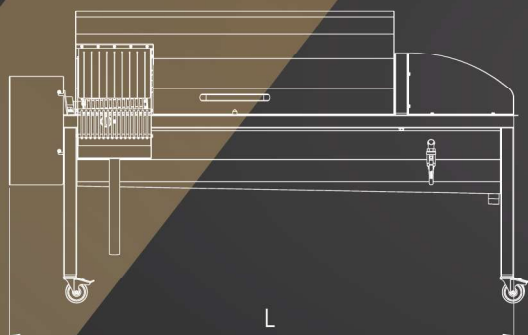

Fruit and vegetable washer AQUA 3000

Fruit and vegetable washer AQUA 3000 is designed for washing and cleaning fruits and vegetables before processing. AQUA has a specially produced set of brushes which do not damage the fruit. Machine works effectively with apples, pears, carrots, citrus fruits, mangoes, peaches, apricots, pomegranates and similar fruits and vegetables.

Output – 3000 kg/h

- The washer is entirely made of stainless steel.
- The speed of machine can be adjustable. It significantly helps with softer fruits which need more gentle washing.
- There is a gradual exchange of water during the washing: the inflow of fresh water comes in at the exit of the washer, the outflow of the wastewater goes out through a small tube at the entrance the washer.
- Long slide at the outlet of the machine provides a better draining process of fruits and removal of dirt (e.g. leaves, branches, etc.).
- The cover of the washer can be opened for inspection and cleaning.
- Machine is easy to clean after use because of a special inlet/outlet for washing.
- The washer has pivoting wheels.

Output	kg/h	3000
L	mm	2320
W	mm	840
W1	mm	1682
H	mm	1345
H1	mm	865
H2	mm	725-780
Weight	kg	270
Supply source	kW	0.8
Supply voltage	V	3/N/PE ~ 400 V 50Hz